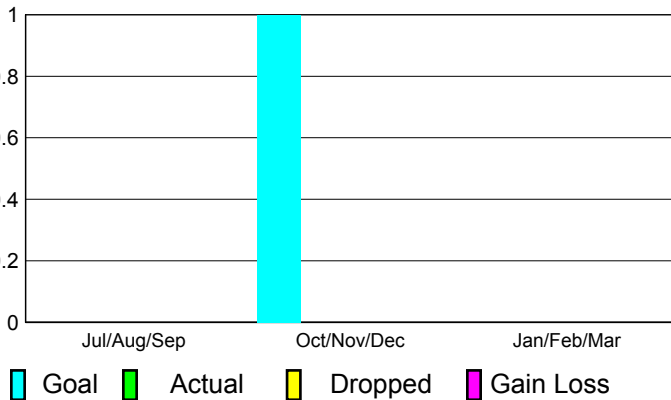

2010-2011 GMT Reports for District (or Undistricted) District 335 C

GMT: Junichi Takata

Location: JAPAN

GMT CA: 5

CLUBS

Club Results
2010-2011

Clubs
2009-2010

Month	New Club Goal	Actual New Clubs	Actual Dropped Clubs	Gain/Loss of Clubs	Gain/Loss of Clubs
Jul/Aug/Sep	0	0	0	0	0
Oct/Nov/Dec	1	0	0	0	0
Jan/Feb/Mar	0	0	0	0	0
Totals	1	0	0	0	0

Club Results 2010-2011

Goal, New, Dropped, Gain/Loss

Comparison of Club Gain/Loss

Current Year Compared to the Previous Year

YTD Status Quo Clubs 2010-2011

Status Quo Clubs Compared to Status Quo Members

MEMBERSHIP