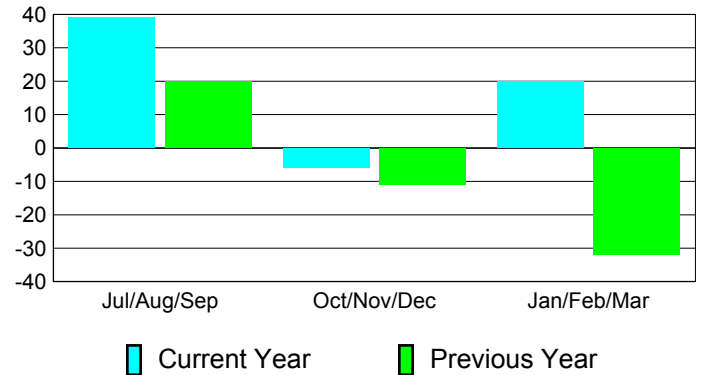

Membership Results
2010-2011

Membership
2009-2010

Month	Net Memb Goal	Actual New Memb	Actual Dropped Memb	Gain/Loss of Memb	Gain/Loss of Memb
Jul/Aug/Sep	100	112	-73	39	20
Oct/Nov/Dec	120	60	-66	-6	-11
Jan/Feb/Mar	150	78	-58	20	-32
Totals	370	250	-197	53	-23

Membership Results 2010-2011

Goal, New, Dropped, Gain/Loss

Comparison of Membership Gain/Loss

Current Year Compared to the Previous Year

Gender Comparison 2010-2011

Jul/Aug/Sep

Oct/Nov/Dec

Jan/Feb/Mar