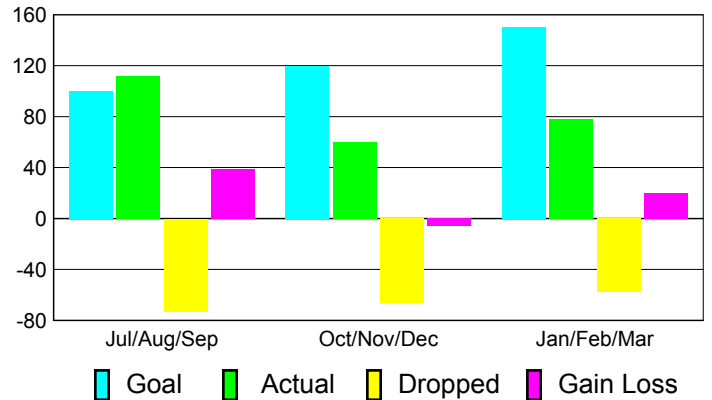

Membership Results 2010-2011

Goal, New, Dropped, Gain/Loss

Comparison of Membership Gain/Loss

Current Year Compared to the Previous Year